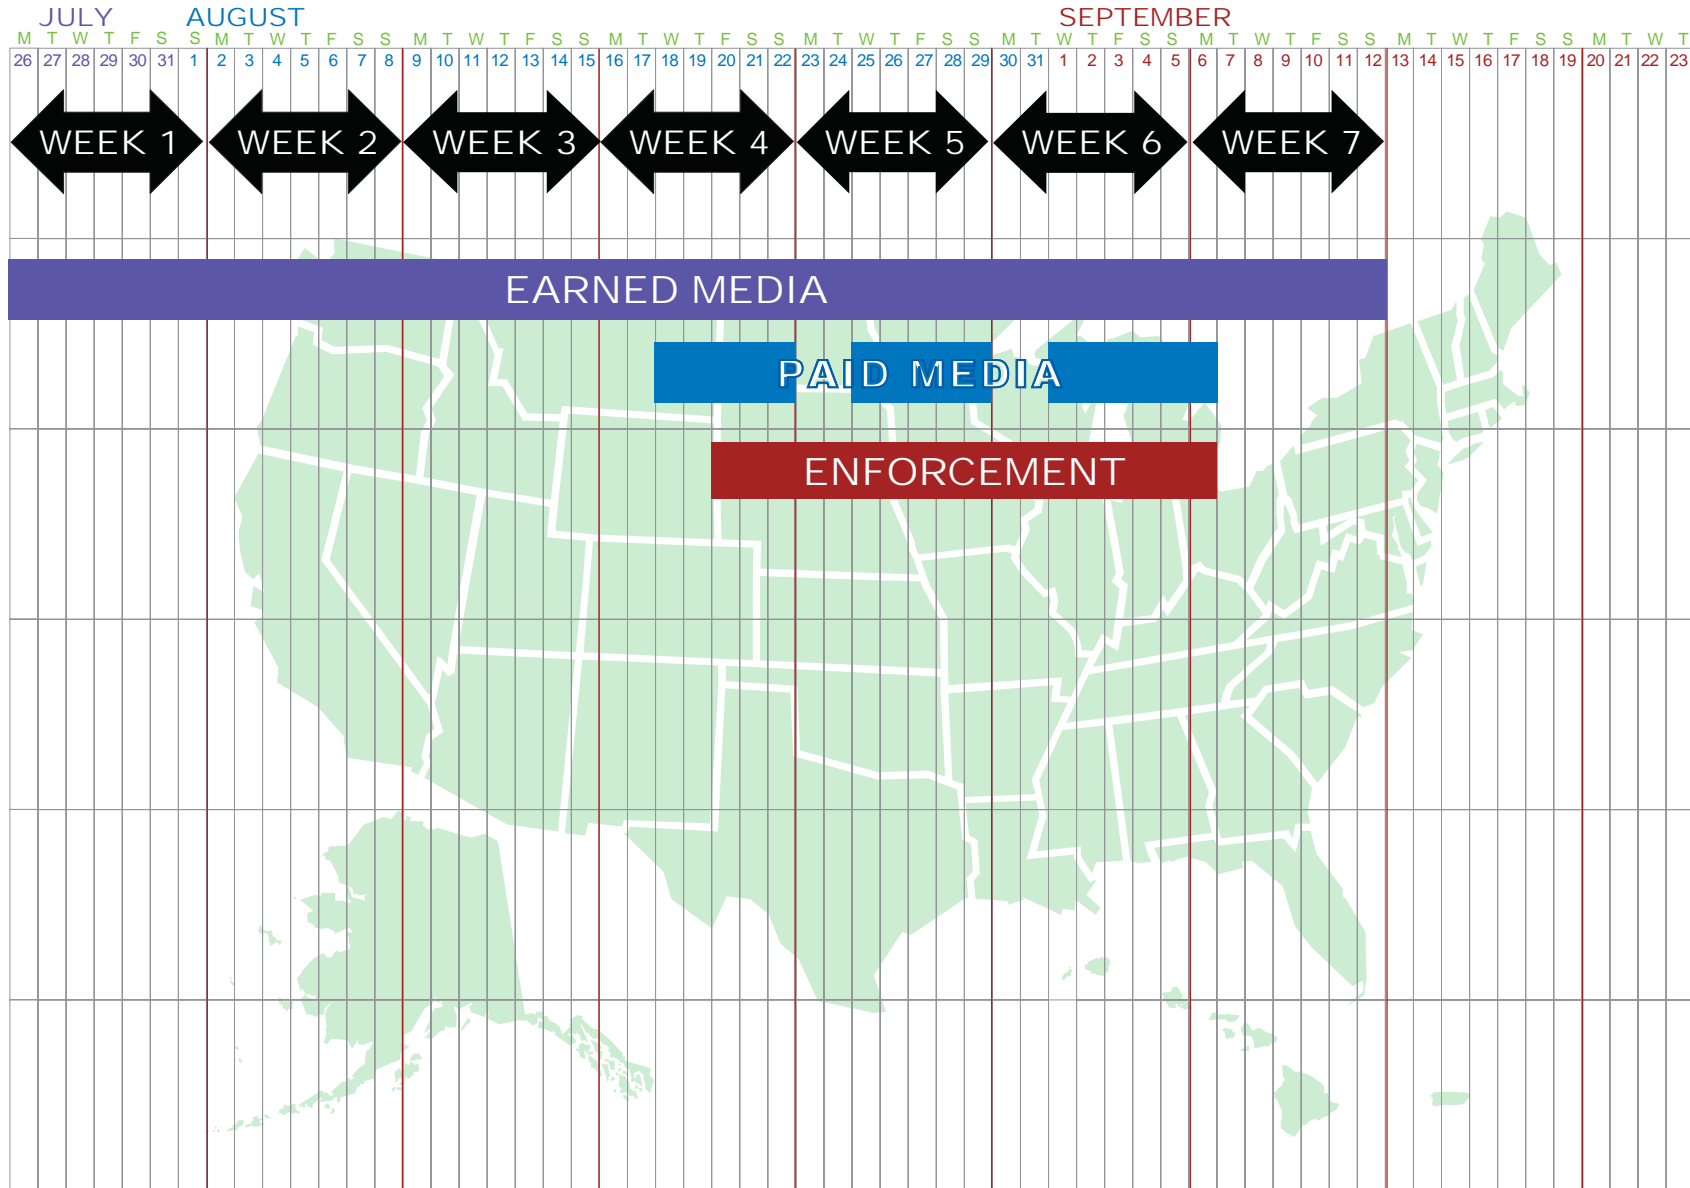

Labor Day 2010 *Drunk Driving. Over the Limit. Under Arrest. Timeline*

Labor Day 2011 *Drunk Driving. Over the Limit. Under Arrest.* Timeline

Crackdown 2010 - 2012

DRUNK DRIVING
OVER THE LIMIT. UNDER ARREST.

August 20 - September 6, 2010

December 16, 2010 - January 3, 2011

August 19 - September 5, 2011

December 16, 2011 - January 2, 2012