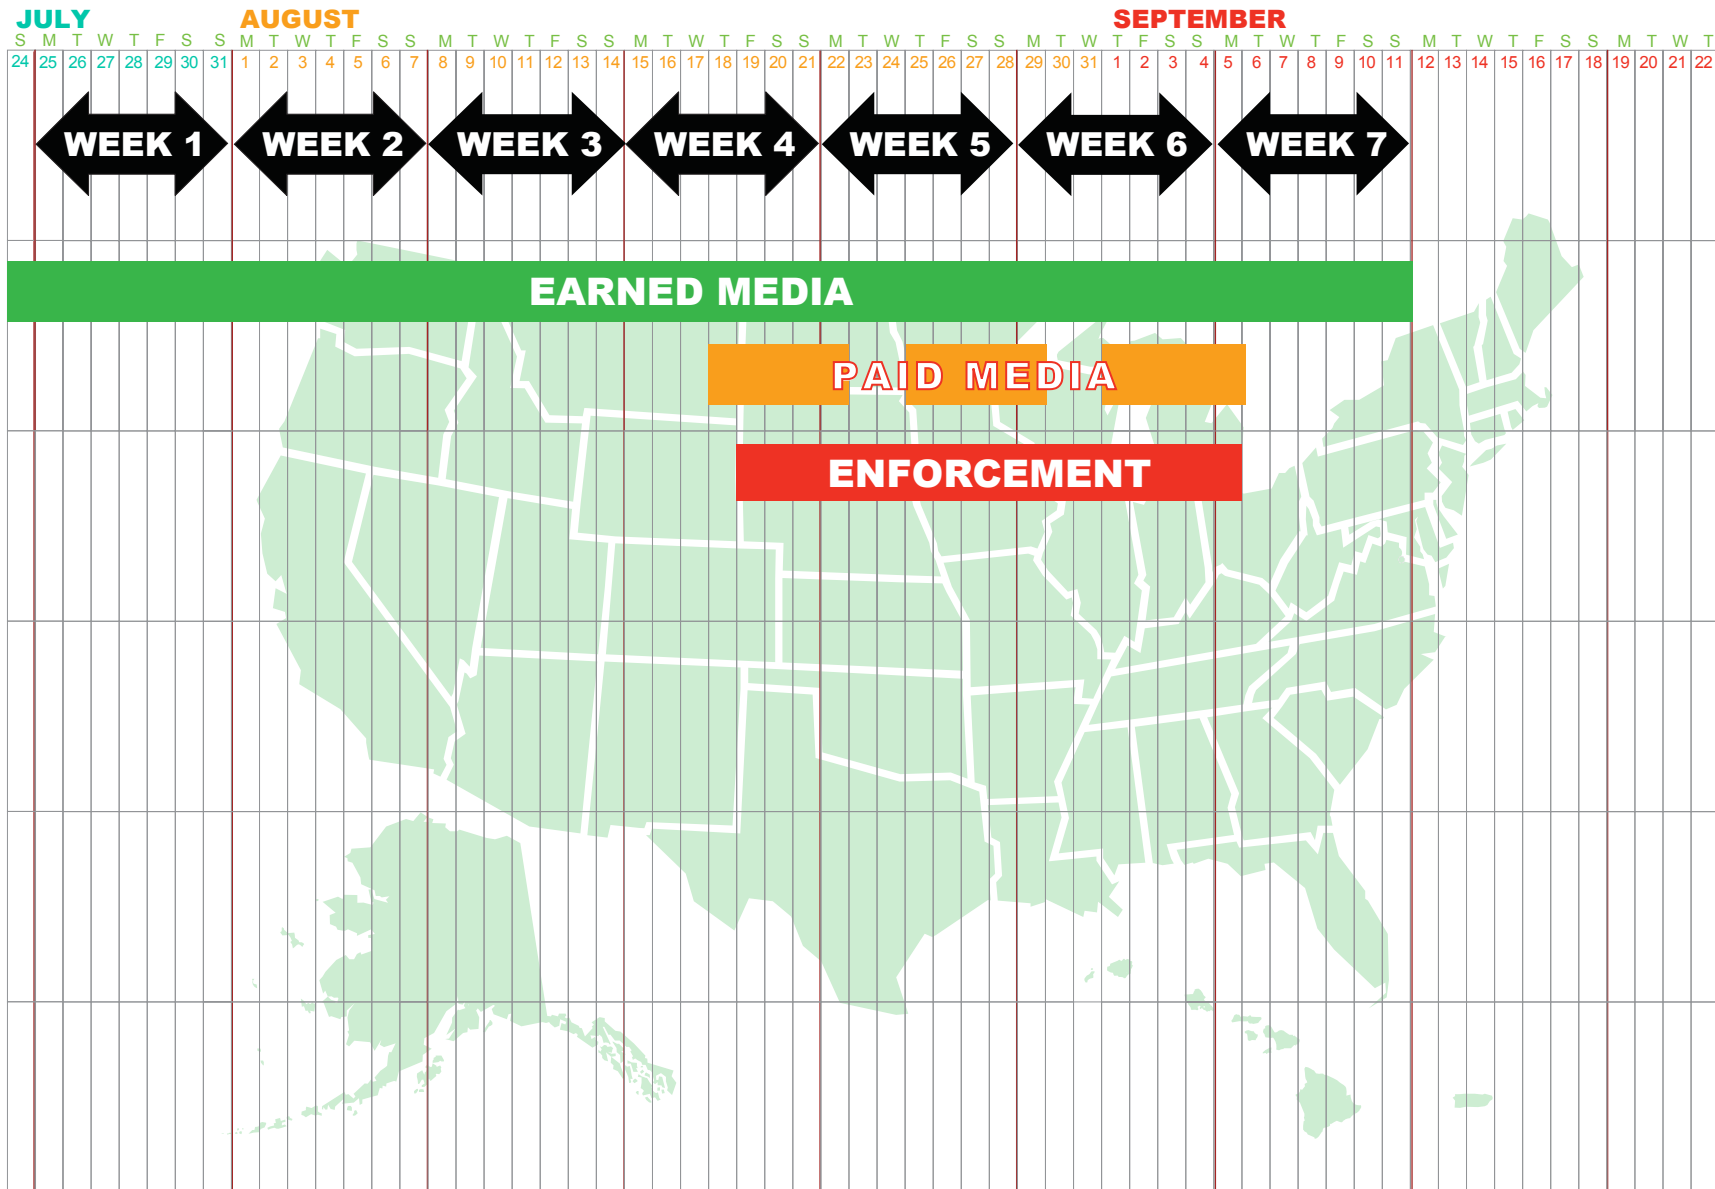

Labor Day 2010 *Drunk Driving. Over the Limit. Under Arrest. Timeline*

Labor Day 2011 *Drunk Driving. Over the Limit. Under Arrest.* Timeline

Crackdown 2010 - 2012

DRUNK DRIVING
OVER THE LIMIT. UNDER ARREST.

August 20 - September 6, 2010

December 16, 2010 - January 3, 2011

August 19 - September 5, 2011

December 16, 2011 - January 2, 2012